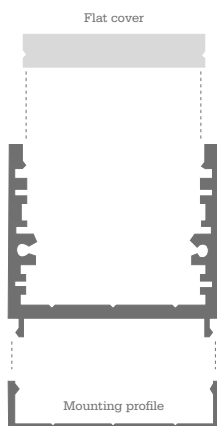

ROUND PROFILE 38MM

- Width : 38mm
- Height profile : 38mm
- Maximum length : 6000mm
- Material : Aluminium

ARTICLE NUMBERS

- 100.45.40 - Mtr. aluminium round profile 38mm
- 100.45.45 - End cap 38mm round incl screws

COVER ROUND PROFILE 38MM

- Width : 38mm (With Profile)
- Height : 38mm (With Profile)
- Maximum length : 3000mm
- Material : Aluminium

ARTICLE NUMBERS

- 100.45.41 - Mtr. frost cover 38mm profile
- 100.45.42 - Mtr. clear cover 38mm profile

ALUMINIUM POWER 48 PROFILE

- Width : 48mm
- Height profile : 52mm (with mounting profile)
- Maximum length : 3000mm
- Material : Aluminium

ARTICLE NUMBERS

- 100.43.00 - Mtr. profile 48 aluminium anodised profile
- 100.43.02 - Mtr. profile 48 aluminium black anodised profile
- 100.43.04 - Mtr. mounting profile 48 aluminium anodised
- 100.43.06 - Mtr. mounting profile 48 aluminium black anodised
- 100.43.12 - End cap profile 48 aluminium black anodised
- 100.43.14 - End cap profile 48 aluminium anodised

COVER POWER 48 PROFILE

- Width : 48mm
- Maximum length : 3000mm
- Material : PMMA

ARTICLE NUMBERS

- 100.43.08 - Mtr. clear cover profile 48
- 100.43.10 - Mtr. frost cover profile 48

ALUMINIUM ER PROFILE

- Width : 19mm
- Height profile : 19mm
- Maximum length : 2000mm
- Material : Aluminium