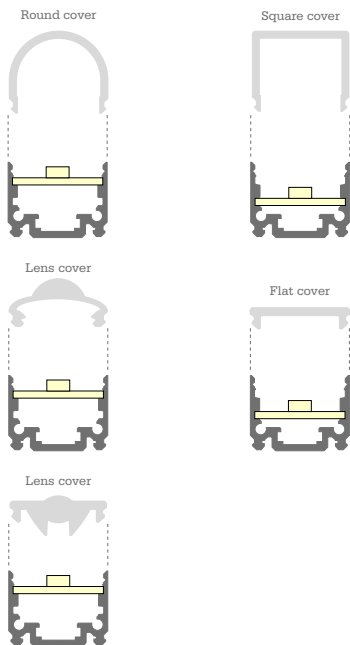

- Width : 24mm
- Height profile : 18,25mm
- Maximum length : 6000mm
- Weight per meter : 270 gr
- Material : Aluminium

ARTICLE NUMBER

- 100.45.14 - Mtr. Aluminium profile 24mm
- 100.45.20 - Aluminium wall mounting clip 50mm incl. 2 mounting holes
- 100.45.21 - End cap round 24mm profile incl screws
- 100.45.21G - End cap round 24mm profile incl screws and cable entry
- 100.45.24 - End cap square 24mm profile incl screws
- 100.45.24G - End cap square 24mm profile incl screws and cable entry
- 100.45.25 - Mounting clip for standard LED-line

COVER 24MM PROFILE

- Width : 24mm
- Height : 16,25mm
- : 16,25mm (square cover)
- : 5mm (flat cover)
- : 11,7mm (lens cover)
- Maximum length : 3000mm
- Material : PMMA

ARTICLE NUMBER

ALUMINIUM PROFILE 19MM

- Width : 19mm
- Height profile : 12,82mm (with mounting profile)
- Maximum length : 6000mm
- Material : Aluminium

ARTICLE NUMBER

- 100.46.50 - Mtr. aluminium profiel 19mm
- 100.46.54 - End cap round 19mm profile incl screws
- 100.46.55 - End cap round 19mm profile incl screws and cable entry
- 100.46.60 - Mounting clip 19mm profile

- Width : 19mm
- Height profile : 17,87mm (round cover)
- Maximum length : 3000mm
- Material : PMMA

ARTICLE NUMBER

- 100.46.52 - Mtr. frost cover round 19mm profile
- 100.46.58 - Mtr. clear cover round 19mm profile
- 100.46.57 - Mtr. frost cover flat 19mm