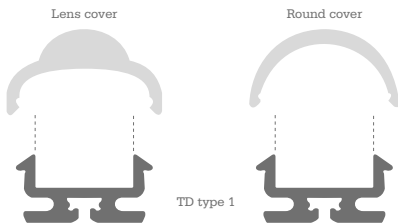

ALUMINIUM LP PROFILE

- Width : 21mm
- Height profile : 11mm
- Maximum length : 2000mm
- Material : Aluminium

ARTICLE NUMBERS

- 100.12.489 - 2 Mtr. aluminium LP profile
- 100.12.492 - End cap LP profile
- 100.12.493 - End cap LP profile with cable entry
- 100.12.494 - Mounting clip LP profile
- 100.12.495 - Connection piece LP profile

COVER LP PROFILE

- Width : 21mm
- Height profile : 11mm
- Maximum length : 2000mm
- Material : PMMA

ARTICLE NUMBERS

- 100.12.490 - 2 Mtr. frost cover LP profile

ALUMINIUM TD PROFILE

- Width : 20,5mm
- Height profile : 15,5mm
- Maximum length : 2000mm
- Material : Aluminium