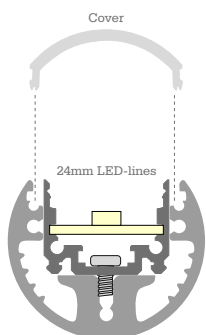

ROUND PROFILE 38MM

- Width : 38mm
- Height profile : 38mm
- Maximum length : 6000mm
- Material : Aluminium

ARTICLE NUMBERS

- 100.45.40 - Mtr. aluminium round profile 38mm
- 100.45.45 - End cap 38mm round incl screws

COVER ROUND PROFILE 38MM

- Width : 38mm (With Profile)
- Height : 38mm (With Profile)
- Maximum length : 3000mm
- Material : Aluminium

ARTICLE NUMBERS

- 100.45.41 - Mtr. frost cover 38mm profile
- 100.45.42 - Mtr. clear cover 38mm profile

ALUMINIUM POWER 48 PROFILE

- Width : 48mm
- Height profile : 52mm (with mounting profile)
- Maximum length : 3000mm
- Material : Aluminium

ARTICLE NUMBERS

- 100.43.00 - Mtr. profile 48 aluminium anodised profile
- 100.43.02 - Mtr. profile 48 aluminium black anodised profile
- 100.43.04 - Mtr. mounting profile 48 aluminium anodised
- 100.43.06 - Mtr. mounting profile 48 aluminium black anodised
- 100.43.12 - End cap profile 48 aluminium black anodised
- 100.43.14 - End cap profile 48 aluminium anodised

COVER POWER 48 PROFILE

- Width : 48mm
- Maximum length : 3000mm
- Material : PMMA

ARTICLE NUMBERS

- 100.43.08 - Mtr. clear cover profile 48
- 100.43.10 - Mtr. frost cover profile 48

ALUMINIUM ER PROFILE

- Width : 19mm
- Height profile : 19mm
- Maximum length : 2000mm
- Material : Aluminium