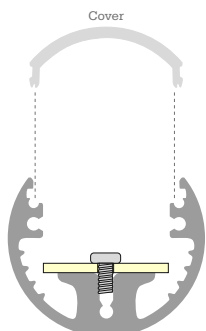

ROUND PROFILE 38MM

- Width : 38mm
- Height profile : 38mm
- Maximum length : 6000mm
- Material : Aluminium

ARTICLE NUMBERS

- 100.45.40 - Mtr. aluminium round profile 38mm
- 100.45.45 - End cap 38mm round incl screws