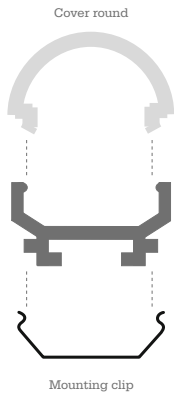

ARTICLE NUMBERS

- 100.70.02 - Mtr. frost and clear cover ER/Flange profile

ALUMINIUM COVE PROFILE

- Width : 12mm
- Height profile : 35mm
- Maximum length : 6000mm
- Material : Aluminium

ARTICLE NUMBERS

- 100.45.15 - Mtr. aluminium cove profile

ALUMINIUM LP PROFILE

- Width : 21mm
- Height profile : 11mm
- Maximum length : 2000mm
- Material : Aluminium

ARTICLE NUMBERS

- 100.12.489 - 2 Mtr. aluminium LP profile
- 100.12.492 - End cap LP profile
- 100.12.493 - End cap LP profile with cable entry
- 100.12.494 - Mounting clip LP profile
- 100.12.495 - Connection piece LP profile